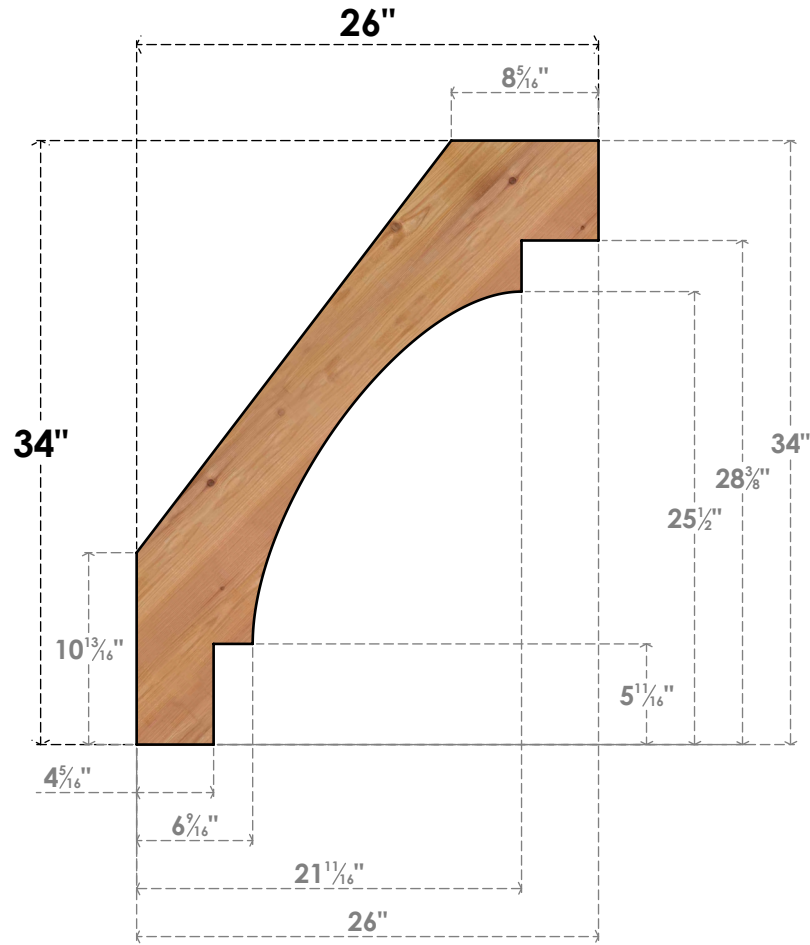

BRC04X26X34MRC00SWR

3 1/2"W X 26"D X 34"H MERCED SMOOTH BRACE, WESTERN RED CEDAR

SIDE

FRONT

EKENA MILLWORK
 2300 WEST MAIN ST.
 CLARKSVILLE, TX 75426
 TOLL FREE: 866-607-0453
 WWW.EKENAMILLWORK.COM

NOTES

1. INSTALLATION TO BE COMPLETED IN ACCORDANCE WITH MANUFACTURER'S SPECIFICATIONS.
2. DRAWING MAY NOT BE TO SCALE
3. THIS DRAWING IS INTENDED FOR DESIGN AND PLANNING PURPOSES ONLY.
4. ALL INFORMATION CONTAINED HEREIN WAS CURRENT AT THE TIME OF DEVELOPMENT BUT MUST BE REVIEWED AND APPROVED BY THE PRODUCT MANUFACTURER TO BE CONSIDERED ACCURATE.
5. PRODUCTS ARE NOT KILN DRIED. THIS ITEM IS UNIQUE AND WILL CONTAIN THE NATURAL VARIATIONS THAT THE WOOD SPECIES OFFERS. THIS MAY RESULT IN VARIATIONS UP TO 1/4"