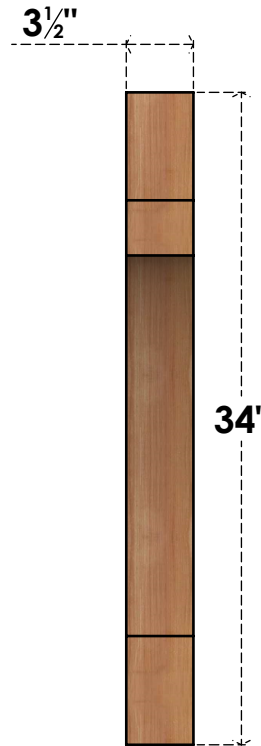

BRC04X26X34MRC00SWR

3 1/2"W X 26"D X 34"H MERCED SMOOTH BRACE, WESTERN RED CEDAR

SIDE

FRONT

EKENA MILLWORK
 2300 WEST MAIN ST.
 CLARKSVILLE, TX 75426
 TOLL FREE: 866-607-0453
 WWW.EKENAMILLWORK.COM

NOTES

1. INSTALLATION TO BE COMPLETED IN ACCORDANCE WITH MANUFACTURER'S SPECIFICATIONS.
2. DRAWING MAY NOT BE TO SCALE
3. THIS DRAWING IS INTENDED FOR DESIGN AND PLANNING PURPOSES ONLY.
4. ALL INFORMATION CONTAINED HEREIN WAS CURRENT AT THE TIME OF DEVELOPMENT BUT MUST BE REVIEWED AND APPROVED BY THE PRODUCT MANUFACTURER TO BE CONSIDERED ACCURATE.
5. PRODUCTS ARE NOT KILN DRIED. THIS ITEM IS UNIQUE AND WILL CONTAIN THE NATURAL VARIATIONS THAT THE WOOD SPECIES OFFERS. THIS MAY RESULT IN VARIATIONS UP TO 1/4"